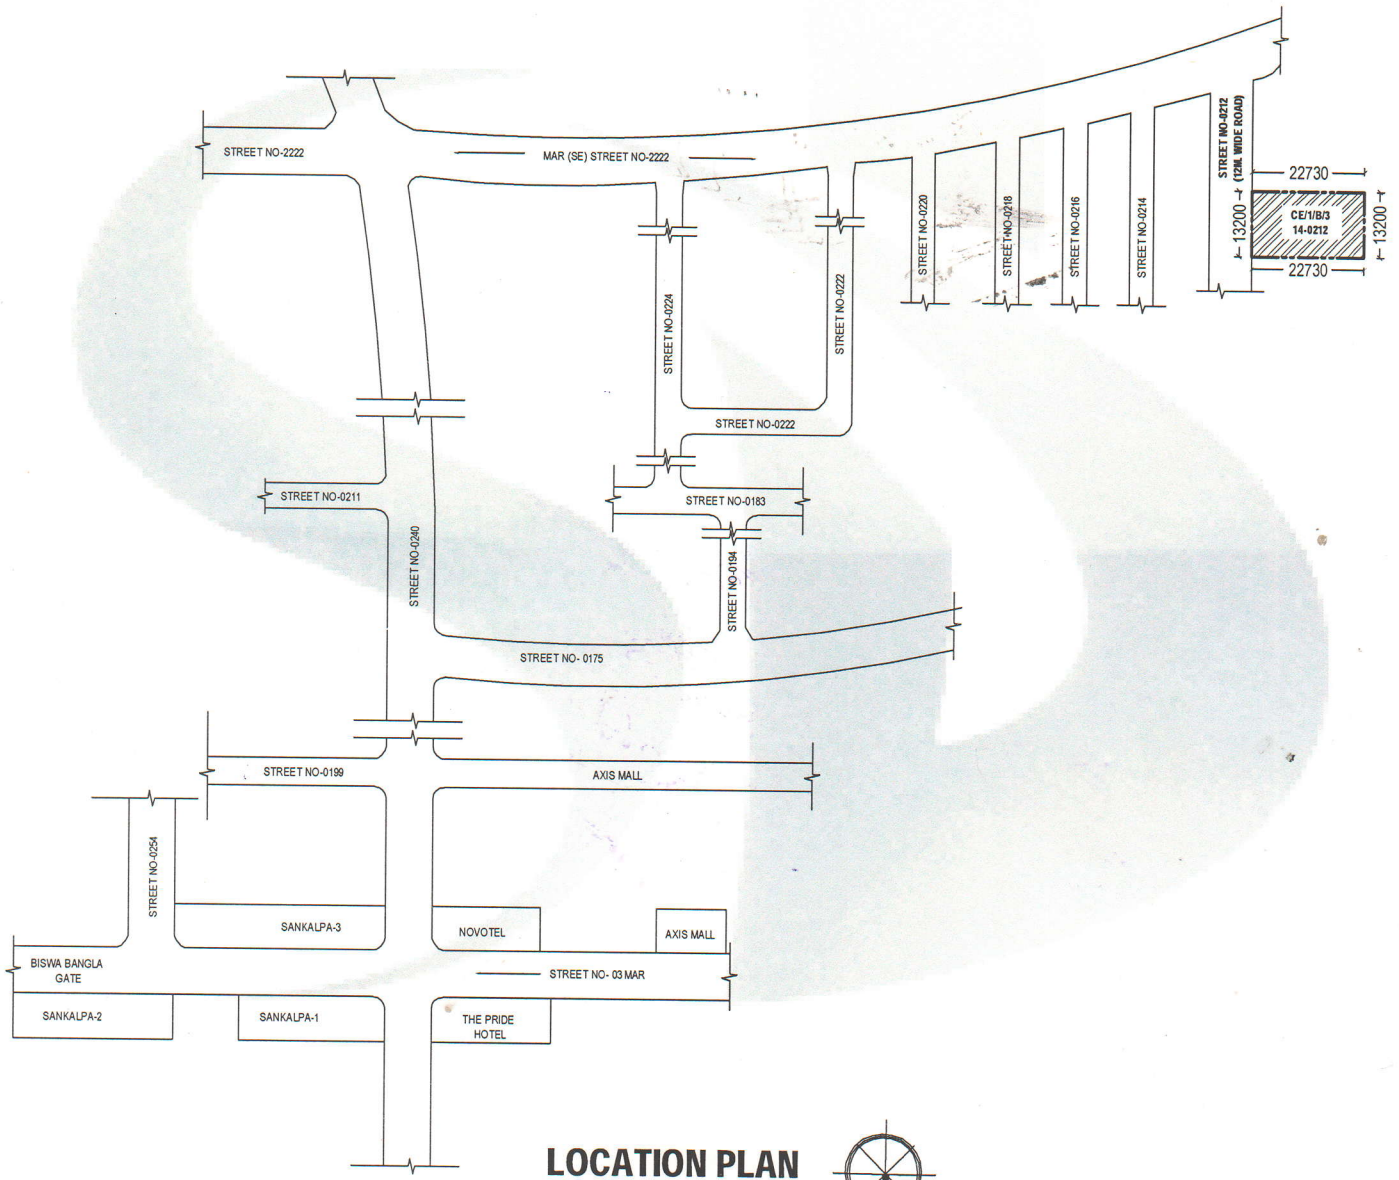

Shivoham
INFRAPROJECTS

Shivoham Infraprojects

Tel +91 83350 42004 | E info.shivohaminfraprojects@gmail.com

LOCATION PLAN
SCALE 1:1000

SHIVOHAM INFRAPROJECTS

Rohit Ghosh

Partner

Corporate Office :

The Meridian, Unit - G/3B, Ground Floor, VIP Road, Raghunathpur, Kolkata - 700059